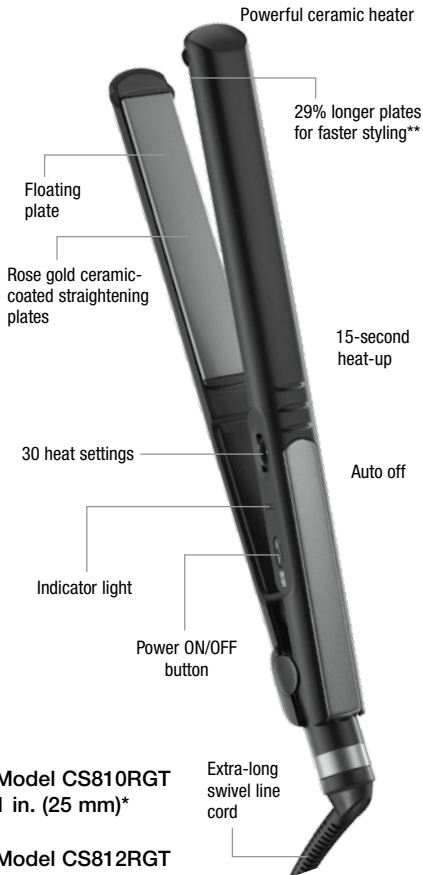

GET TO KNOW YOUR FLAT IRON

Model CS810RGT
1 in. (25 mm)*

Model CS812RGT
1¾ in. (44 mm)*

*Actual plate size may vary.
**When compared to other Conair straighteners.

IMPORTANT SAFETY INSTRUCTIONS

When using electrical appliances, especially when children are present, basic safety precautions should always be taken, including the following:

READ ALL INSTRUCTIONS BEFORE USING

KEEP AWAY FROM WATER

DANGER — Any appliance is electrically live even when the switch is off. To reduce the risk of death by electric shock:

1. **Always unplug appliance immediately after using.**
2. Do not use while bathing or in the shower.
3. Do not place or store appliance where it can fall or be pulled into a tub or sink.
4. Do not place in, or drop into water or other liquids.
5. If an appliance falls into water, unplug it immediately. **Do not reach into the water.**

WARNING — To reduce the risk of burns, electrocution, fire, or injury to persons:

1. **This appliance should never be left unattended when plugged in.**
2. **Do not pull, twist, or wrap line cord around appliance.**
3. This appliance should not be used by, on or near children or individuals with certain disabilities.